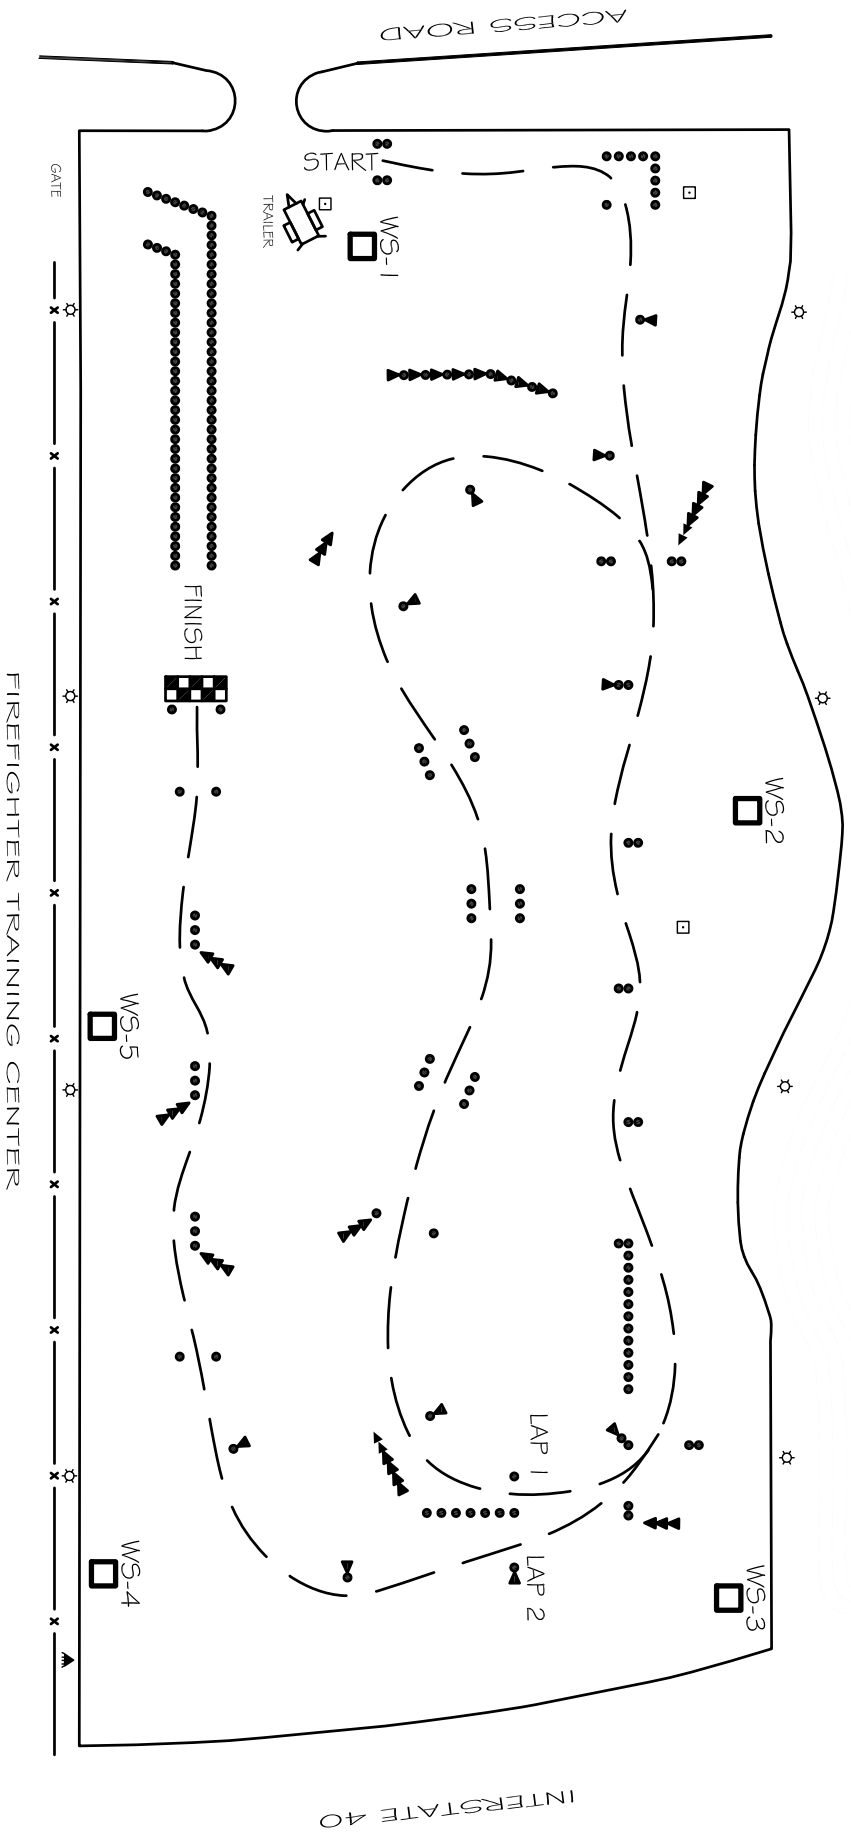

STORMWATER DETENTION POND

MCBH 3808 Park Avenue
Wilmington, NC 28403
Phone: 910.791.4000
Fax: 910.791.4001
Web Site: mcbh.com
McFadyen • Cribb • Benson • Hahn

Castle Hayne Grand Prix 2011
CFCC BLACKWATER SOLO PAD

POLARIS SURVEYING, PLLC
202 EAST BERRY ROAD
WILMINGTON, NC 28411
PH 910-916-4210

LEGEND
☆ METAL LIGHT POLE
□ 2 X 3 STORM DRAIN
▲ EMERGENCY PHONE
□ WORKER STATION #